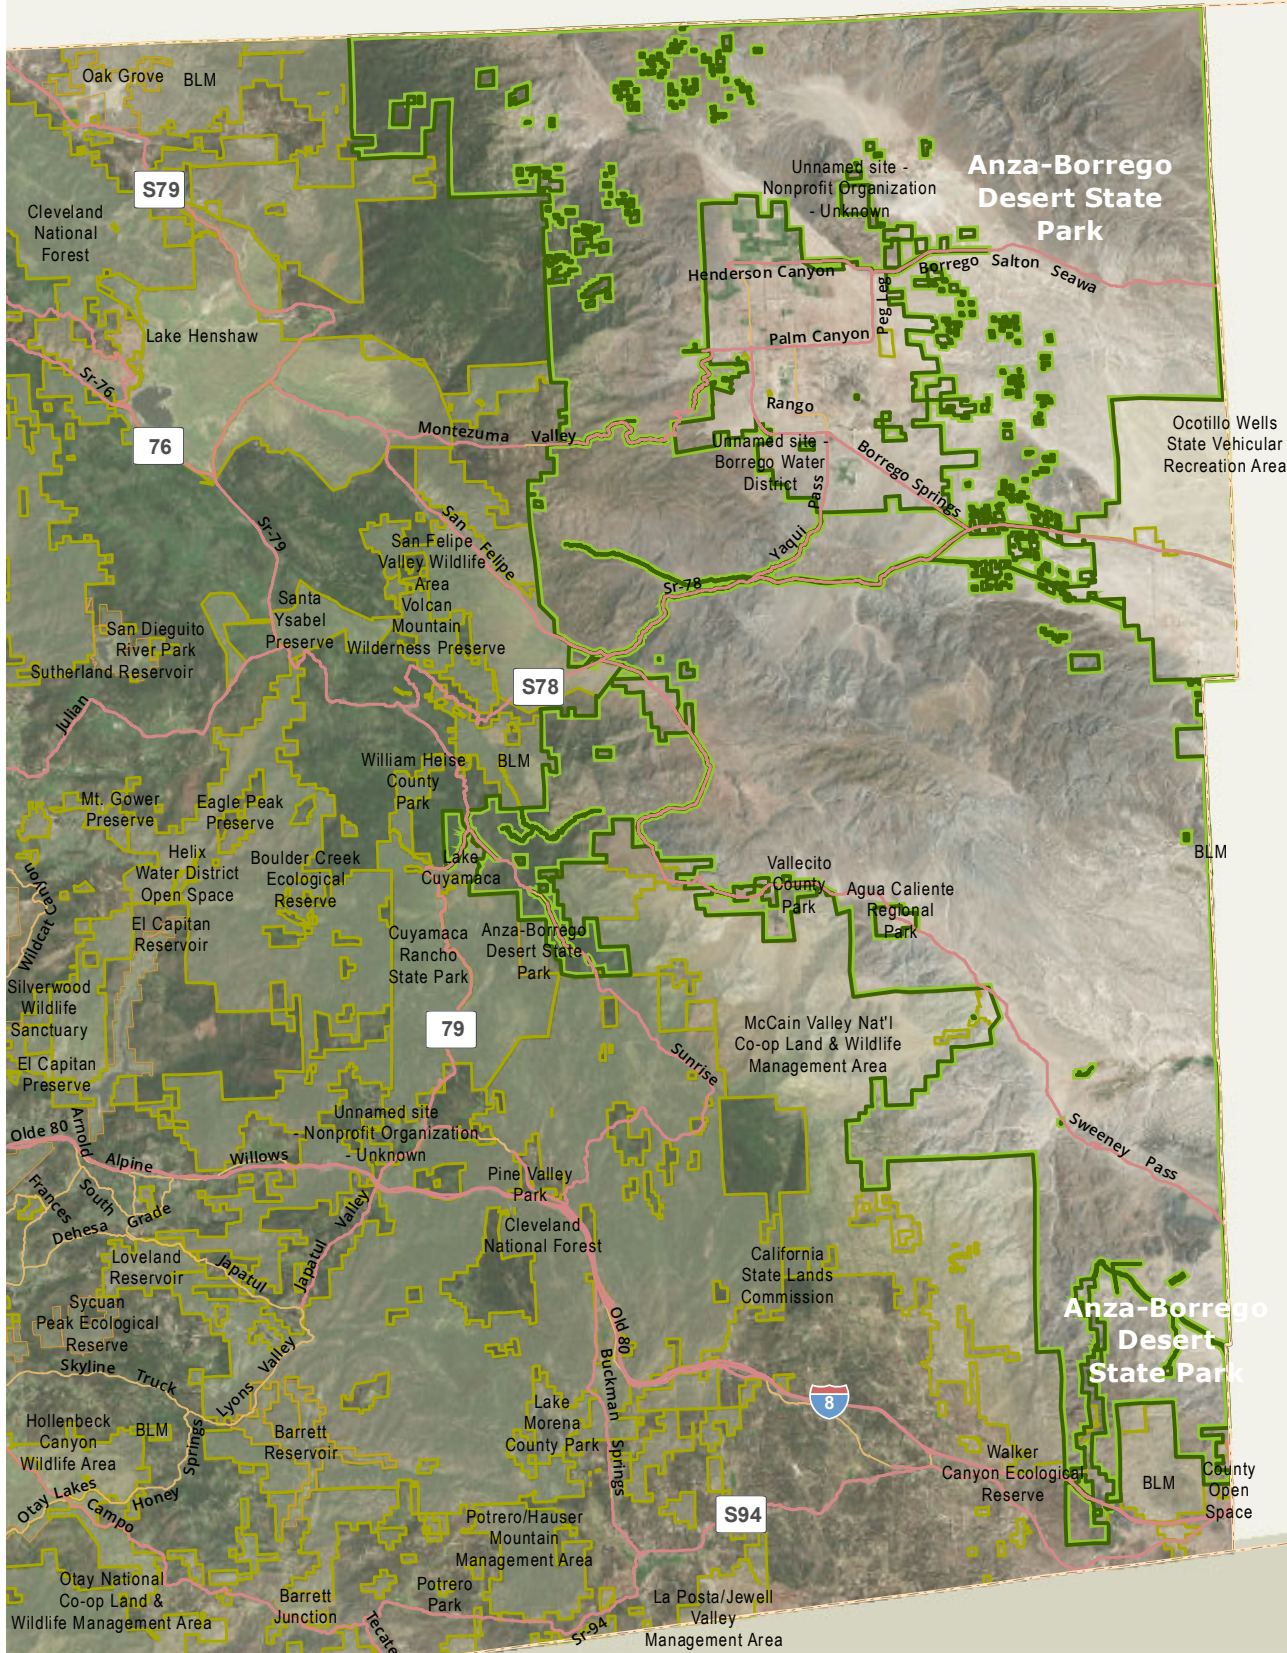

RIVERSIDE  
COUNTY

IMPERIAL  
COUNTY

Restricted Access

SUID: 1413

RIVERSIDE  
COUNTY

IMPERIAL  
COUNTY

MEXICO

Restricted Access

SUID: 1413