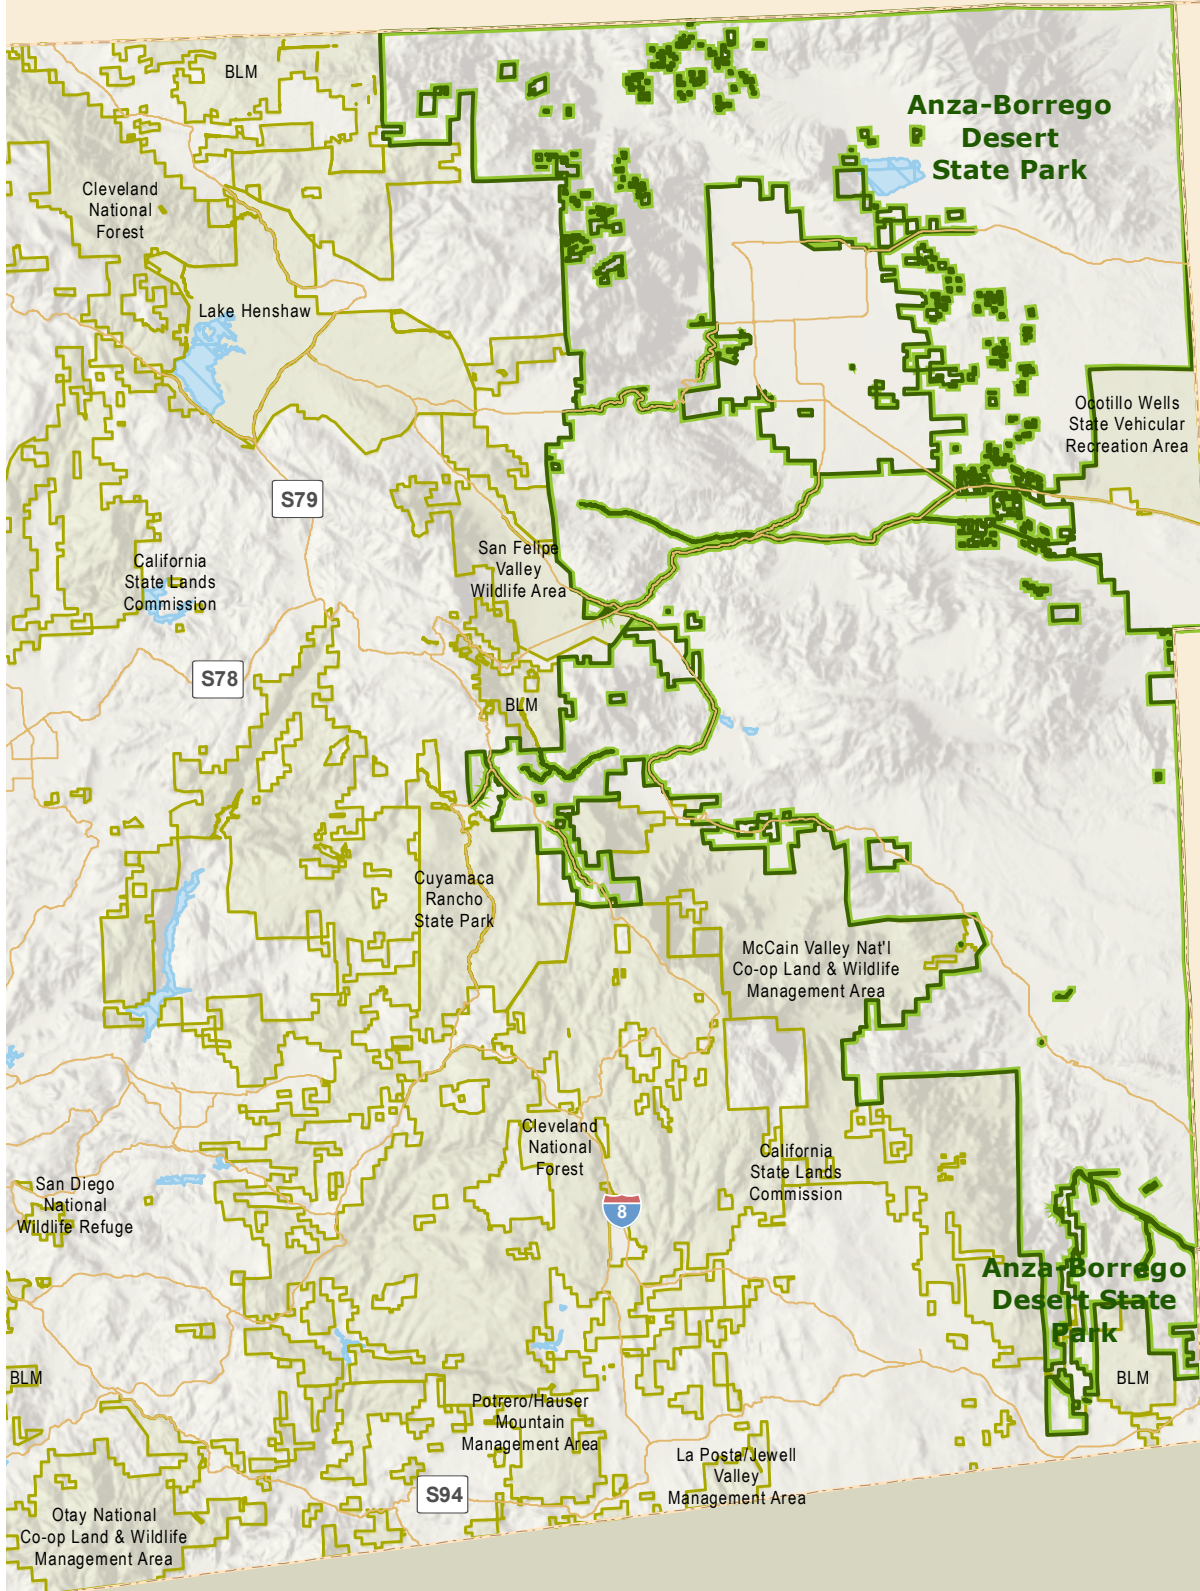

RIVERSIDE  
COUNTY

IMPERIAL  
COUNTY

Restricted Access

SUID: 1413

RIVERSIDE  
COUNTY

IMPERIAL  
COUNTY

MEXICO

Restricted Access

SUID: 1413